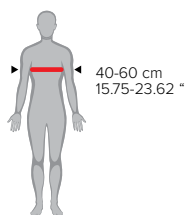

PARTS INCLUDED

1 Phantom Mini chest protector

1 clear number plate