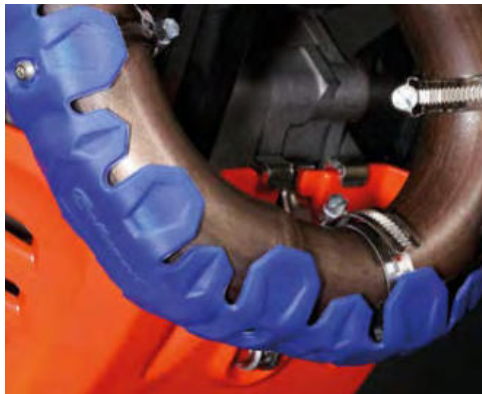

QUICK and EASY to Install

The ARMADILLO Head Pipe Guard is easy to install and remove for cleaning, using just 3 brackets and metal clips.

DUAL COMPOUND

High resistant silicone to withstand the high temperatures of the head pipe tube blended with flexible stainless steel. This combination increases the levels of protection, impact absorption and avoids vibration noises like other metallic protections.