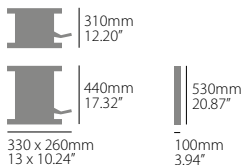

PARTS INCLUDED

1 Lift Bike Stand

PACKAGING DETAILS

Packed in carton box
 Weight: 5,5 kg / 12.13 lb
 ☞ 1 (master box)

reddot award 2017
 best of the best

8982700001
 yellow RM 01/black

8982700002
 orange KTM/black