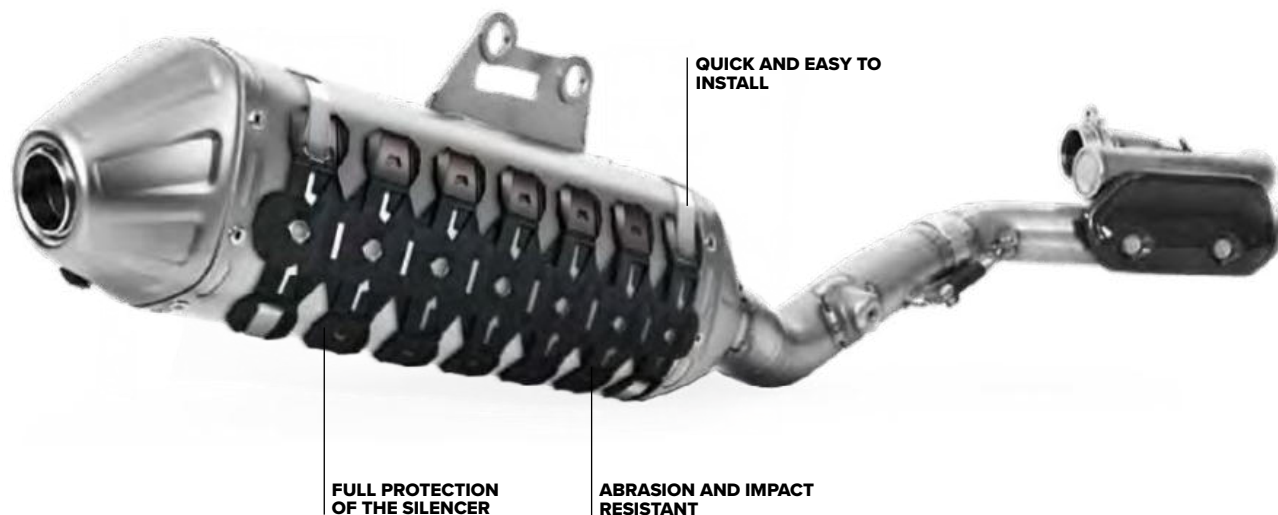

ARMADILLO EXTREME SILENCER GUARD

PERFORMANCE PART

MOUNTING KIT
INCLUDED