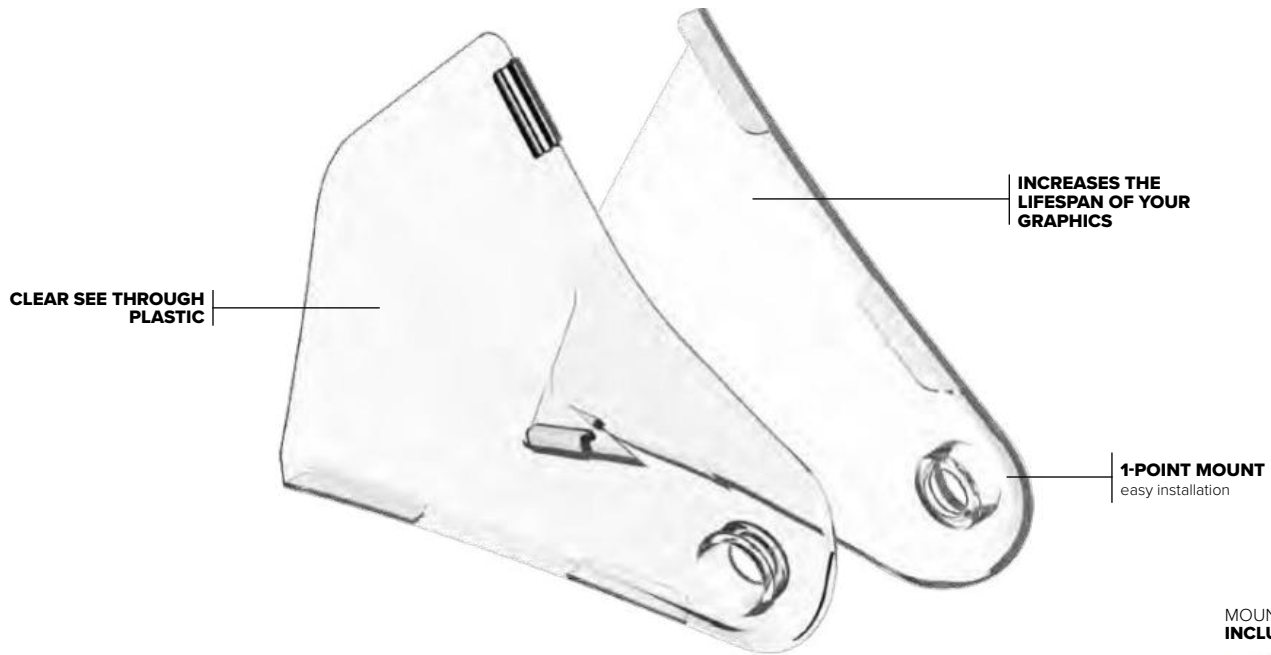

SPACE SAVING

The part is shipped flat to save space

Polaris

GRAPHIC GUARDS PROTECTOR

PERFORMANCE PART

MOUNTING KIT INCLUDED

FEATURES

- Prevents graphics from peeling away easily
- Expands the lifetime of your graphics
- Made in translucent plastic
- Airbox cover can be removed without removing the Graphic Guard Protector
- Made of highly Resistant Plastic
- Resistant to wear and abrasion
- Easy to install, only one mounting point
- Perfect fit
- Patent No. 8,171,660