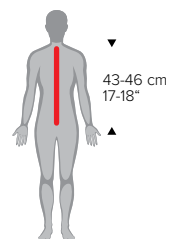

PACKAGING DETAILS

PHANTOM PRO	8003900001	nardo grey	745 g / 1.64 lb	Plastic bag 10 (master box)