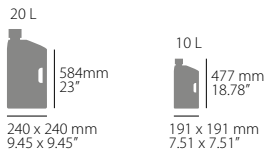

PROOCTANE

UTILITY CAN

RD REGISTERED DESIGN

FEATURES

- Certified as a portable fuel container for Europe
- Complies with ADR standards
- Highly durable and leak-proof cap and walls
- Includes Transportation Cap and Hose or Quick Fill Spout
- Ergonomically designed handle for transport
- Two handle design to help the filling process
- Reinforced ribbed bottom
- Oil/Fuel Mixer Included and attached to the Fuel Jug
- Free area to customize with name and/or number
- Oil/Fuel mix gauge on the cap to identify the fuel mix
- Non-slip bottom
- Available in 2 different capacities – 10 L / 2.6 Gallons; 20 L / 5 Gallons

PARTS INCLUDED

- 1 Polisport Utility can
- 1 Transportation cap
- 1 Hose or quick fill spout

PACKAGING DETAILS

- Packed in carton box
- Polisport ProOctane 10L + Hose
- Weight: 2900 g / 6.39 lb ☉ 1
- 8464600001 red
- Polisport ProOctane 10L + Quick fill spout
- Weight: 3000 g / 6.61 lb ☉ 1
- 8464600002 red

- Polisport ProOctane 20L + Hose
- Weight: 3900 g / 8.6 lb ☉ 1
- 8460000001 red

- Polisport ProOctane 20L + Quick fill spout
- Weight: 4000 g / 8.81 lb ☉ 1
- 8460000002 red