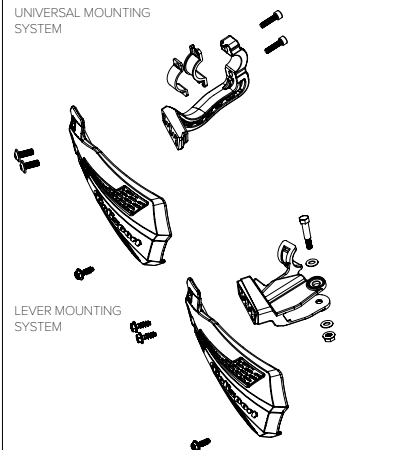

WEIGHT
115 g / 0.25lb

BOX
☞ 10

PLASTIC BAR – FOR FULL WRAP AROUND

8309100001
WEIGHT
395 g / 0.87lb
BOX
☞ 12

**UNIVERSAL MOUNTING SYSTEM****LEVER MOUNTING SYSTEM****LEVER MOUNTING SYSTEM****FULL WRAP AROUND MOUNTING SYSTEM****UNIVERSAL MOUNTING SYSTEM****BULLIT/
BULLIT FWA****PLASTIC GUARD**