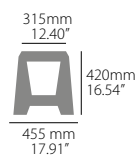

TRACK STAND

PIT BIKE STAND

FEATURES

Ultra-Lightweight, fully produced in plastic

Rubber top mat secured with clips

Rubber top mat can be replaced (sold as spare part)

Large free area with room for name, number and sponsor logo's

95mm hole allows easy access to drain plug for oil changes

Product developed in Partnership with ESAN (Escola Superior Aveiro Norte)

PARTS INCLUDED

1 Track Stand

PACKAGING DETAILS

Packed in carton box

Weight: 2,2 kg / 4,9 lb

☞ 5 (minimum order)

OPTIONAL REPLACEMENT PARTS RUBBER TOP + CLIPS

8985900001	OR-KTM
8985900002	BL-Y98
8985900003	R-CR4
8985900004	GR-05
8985900005	Y-05
8985900006	GREY

esan
universidade
de aveiro

OFFICIAL SPONSOR