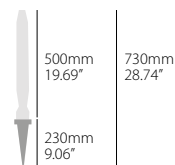

TRACK MARKER + BACKSIDE INSERT

Weight: 250 g / 0.55 lb

- ☉ 50
- 8982000002 white