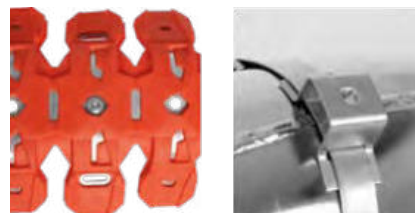

The ARMADILLO Pipe Guard is made of flexible and adaptable stainless steel and elastomer compound making it easy to adapt and fit your pipe.

QUICK and EASY to Install

ARMADILLO Pipe Guard was developed to be quickly installed and removed, with just 3 brackets or 3 brackets and 3 metal clips.