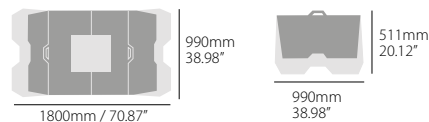

PACKAGING DETAILS

Packed in carton sleeve
Weight: 10500 g / 23.14 lb
1