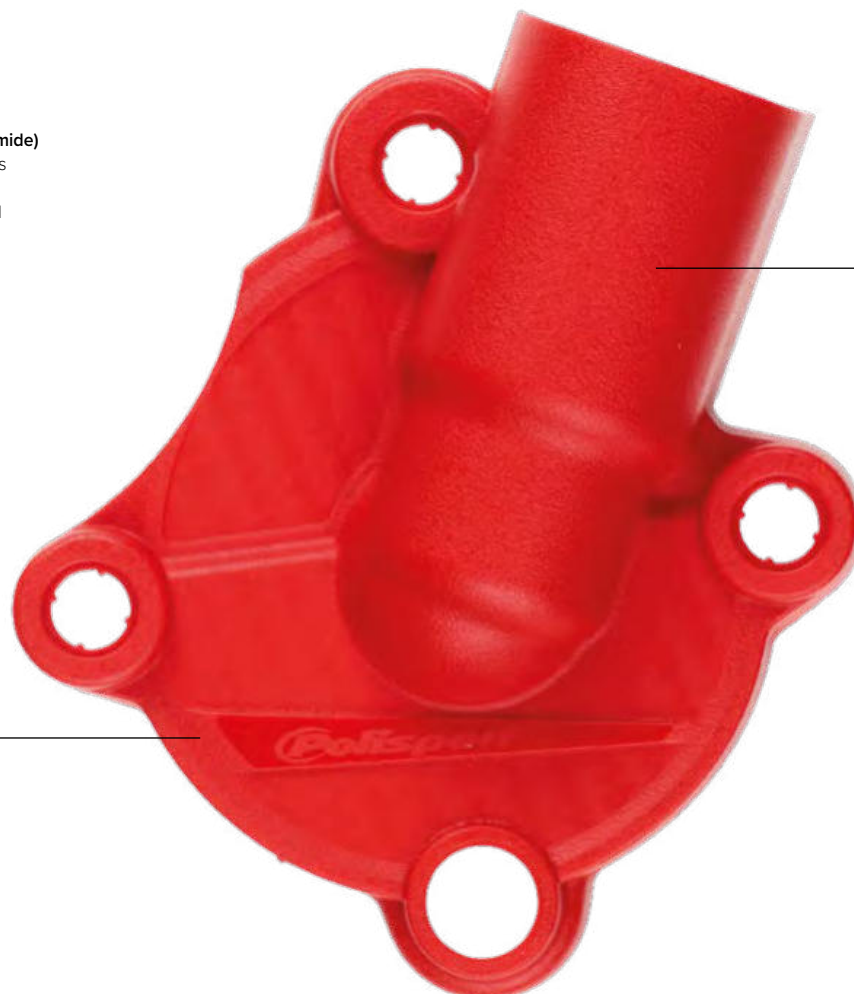

WATER PUMP PROTECTION

PERFORMANCE PART

NEW

FEATURES

- Abrasion and impact resistant
- Easy and intuitive installation
- Hard shell in hard resistant PA6 (polyamide)
- Optimum protection against rock impacts
- Resistant to high temperatures
- Periodical cleaning and removal advised
- Polisport exclusive design

PARTS INCLUDED

1 Water Pump Protection

PACKAGING DETAILS

Packed in carton box
Weight: ≈ 50 g / 0.11 lb

HIGHLY DURABLE
INJECTION PART

PERFECT FIT – MODEL
SPECIFIC DESIGN

MOUNTING KIT
INCLUDED

YAMAHA

YZ250F	15-22	BK	8484500001	12
		BL-Y98	8484500002	12
YZ450F	10-22	BK	8484500001	12
		BL-Y98	8484500002	12

BETA

RR 250/300 2T	16-22	BK	8484900001	12
		R-BETA	8484900002	12
RR 350/400/430/ 480 4T	20-22	BK	8484900001	12
		R-BETA	8484900002	12

SHERCO

SE-R 250/300	16-22	BK	8484700001	20
SEF-R 250/300		S-BLUE	8484700002	20

HUSQVARNA

TC/TE 250/300	19-22	BK	8485100001	12
		HQ-BL	8485100003	12
TE/TX 250/300	20-22	BK	8485100001	12
		HQ-BL	8485100003	12
FC 250/350	16-22	BK	8485200001	12
		HQ-BL	8485200003	12
FE/FX 250/350	17-22	BK	8485200001	12
		HQ-BL	8485200003	12
FC 450	16-22	BK	8485000001	12
		HQ-BL	8485000003	12
FE/FX 450/500	17-22	BK	8485000001	12
		HQ-BL	8485000003	12

HONDA

CRF250R	18-21	BK	8484400001	12
		R-CR4	8484400002	12
CRF450R / CRF450RX	17-20	BK	8484300001	12
		R-CR4	8484300002	12

KTM

SX/XC 250/300	19-22	BK	8485100001	12
		OR-K16	8485100002	12
EXC / EXCW 250/300	20-22	BK	8485100001	12
		OR-K16	8485100002	12
SX-F / XC-F 250/350	16-22	BK	8485200001	12
		OR-K16	8485200002	12
EXC-F / XCF-W 250/350	17-22	BK	8485200001	12
		OR-K16	8485200002	12
SX-F / XC-F 450	16-22	BK	8485000001	12
		OR-K16	8485000002	12
EXC-F / XCF-W 450/500	17-22	BK	8485000001	12
		OR-K16	8485000002	12

GASGAS

MC 250/300	21-22	BK	8485100001	12
EC 250/300		RED	8485100004	12
MC-F 250	21-22	BK	8485200001	12
EC-F 250/350		RED	8485200004	12