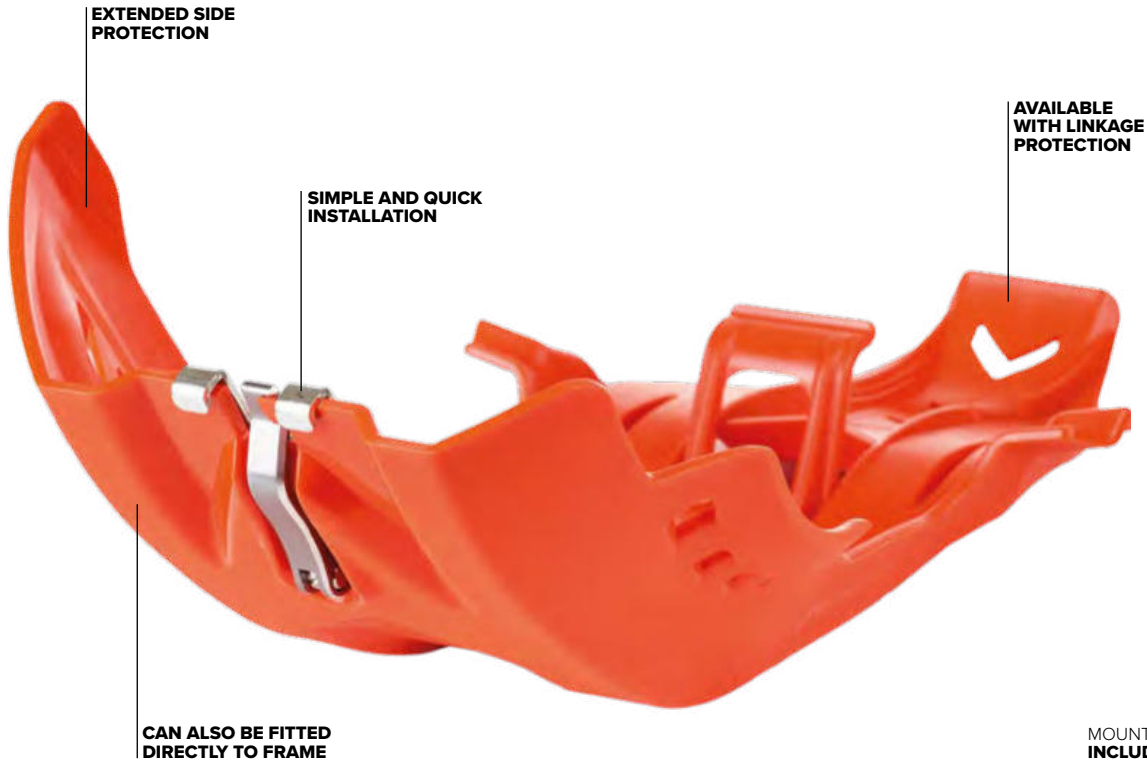

FORTRESS SKID PLATE

PERFORMANCE PART

NEW MODELS