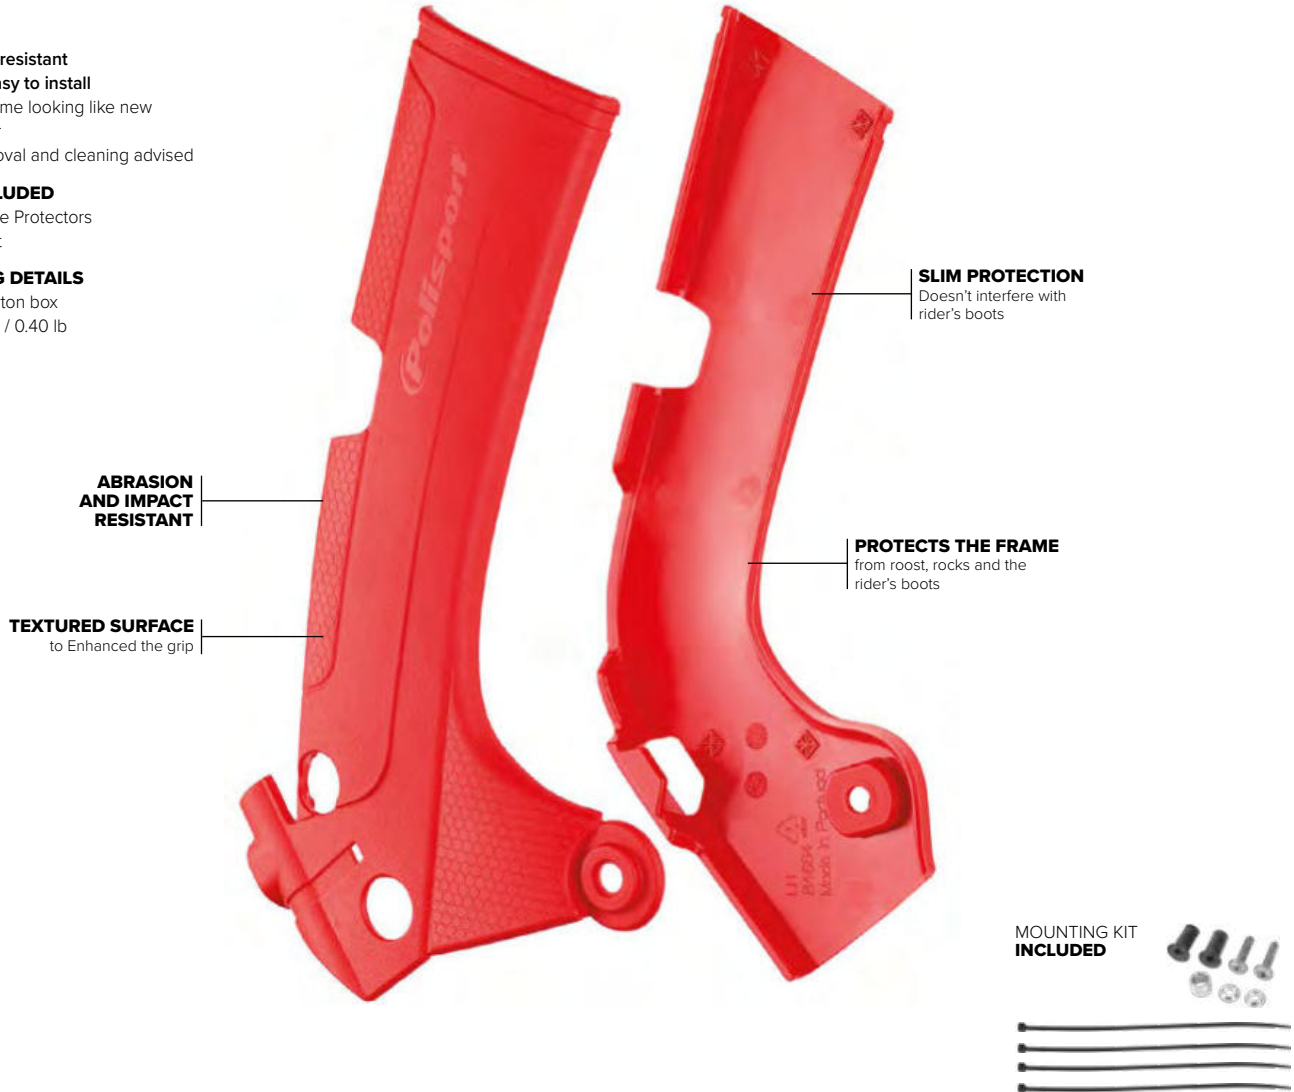

FRAME PROTECTOR

PERFORMANCE PART

NEW MODELS

FEATURES

- Durable and resistant
- Quick and easy to install
- Keeps the frame looking like new
- Sold as a pair
- Periodic removal and cleaning advised

PARTS INCLUDED

- 1 pair of Frame Protectors
- 1 mounting kit

PACKAGING DETAILS

- Packed in carton box
- Weight: 185 g / 0.40 lb

KTM

Model	Year	Color	Part No.	QTY
SX/SX-F/XC/XC-F*	11-15	BK	8466500001	11
		OR-K16	8466500002	11
16-18	16-18	BK	8466600001	12
		OR-K16	8466600002	12
		WH	8466600003	12
		N-GREY	8466600004	12
19-22	19-22	BK	8472900001	11
		OR-K16	8472900002	11
		WH	8472900003	11
		N-GREY	8472900004	11
EXC/EXC-F	12-16	BK	8466500001	11
		OR-K16	8466500002	11
XC-W/XCF-W	17-19	BK	8466600001	12
		OR-K16	8466600002	12
		WH	8466600003	12
		N-GREY	8466600004	12
20-22	20-22	BK	8472900001	11
		OR-K16	8472900002	11
		WH	8472900003	11
		N-GREY	8472900004	11

HUSQVARNA

Model	Year	Color	Part No.	QTY		
FC/TC/FX/TX**	16-18	BK	8466600001	12		
		WH	8466600003	12		
		N-GREY	8466600004	12		
19-22	19-22	BK	8470700001	12		
		WH	8470700002	12		
		HQ-BL	8470700003	12		
		N-GREY	8470700004	12		
TE/FE	17-19	BK	8466600001	12		
		WH	8466600003	12		
		N-GREY	8466600004	12		
		20-22	20-22	BK	8470700001	12
WH	8470700002	12				
HQ-BL	8470700003	12				
N-GREY	8470700004	12				

GAS GAS

Model	Year	Color	Part No.	QTY
EC200/250/300	18-20	BK	8473100001	12
		RED	8473100002	12
		N-GREY	8473100003	12
XC200/250/300	18-20	BK	8473100001	12
		RED	8473100002	12
		N-GREY	8473100003	12
		NEW	8473100004	12
MC/MC-F	19-22	BK	8470700001	12
		WH	8470700002	12
		N-GREY	8470700004	12
		RED-21	8470700005	12
125/250/450	NEW	BK	8470700001	12
		WH	8470700002	12
		N-GREY	8470700004	12
		RED-21	8470700005	12
EC/EC-F	19-22	BK	8470700001	12
		WH	8470700002	12
		N-GREY	8470700004	12
		RED-21	8470700005	12