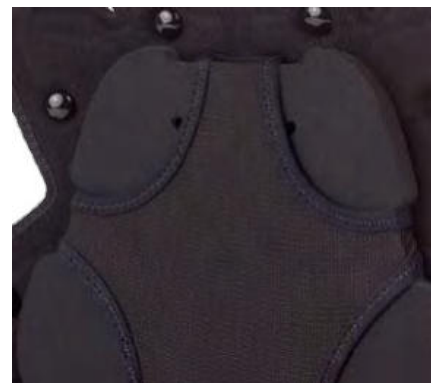

ADDITIONAL BLENDED FLEXIBLE FOAM

to comply with standards EN1621-3:2018 and EN1611:2:2014

PACKAGING DETAILS

PHANTOM PRO	8003900001	nardo grey	745 g / 1.64 lb	Plastic bag 10 (master box)