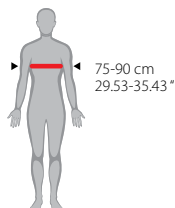

PARTS INCLUDED

1 stone shield Phantom Lite

1 clear number plate