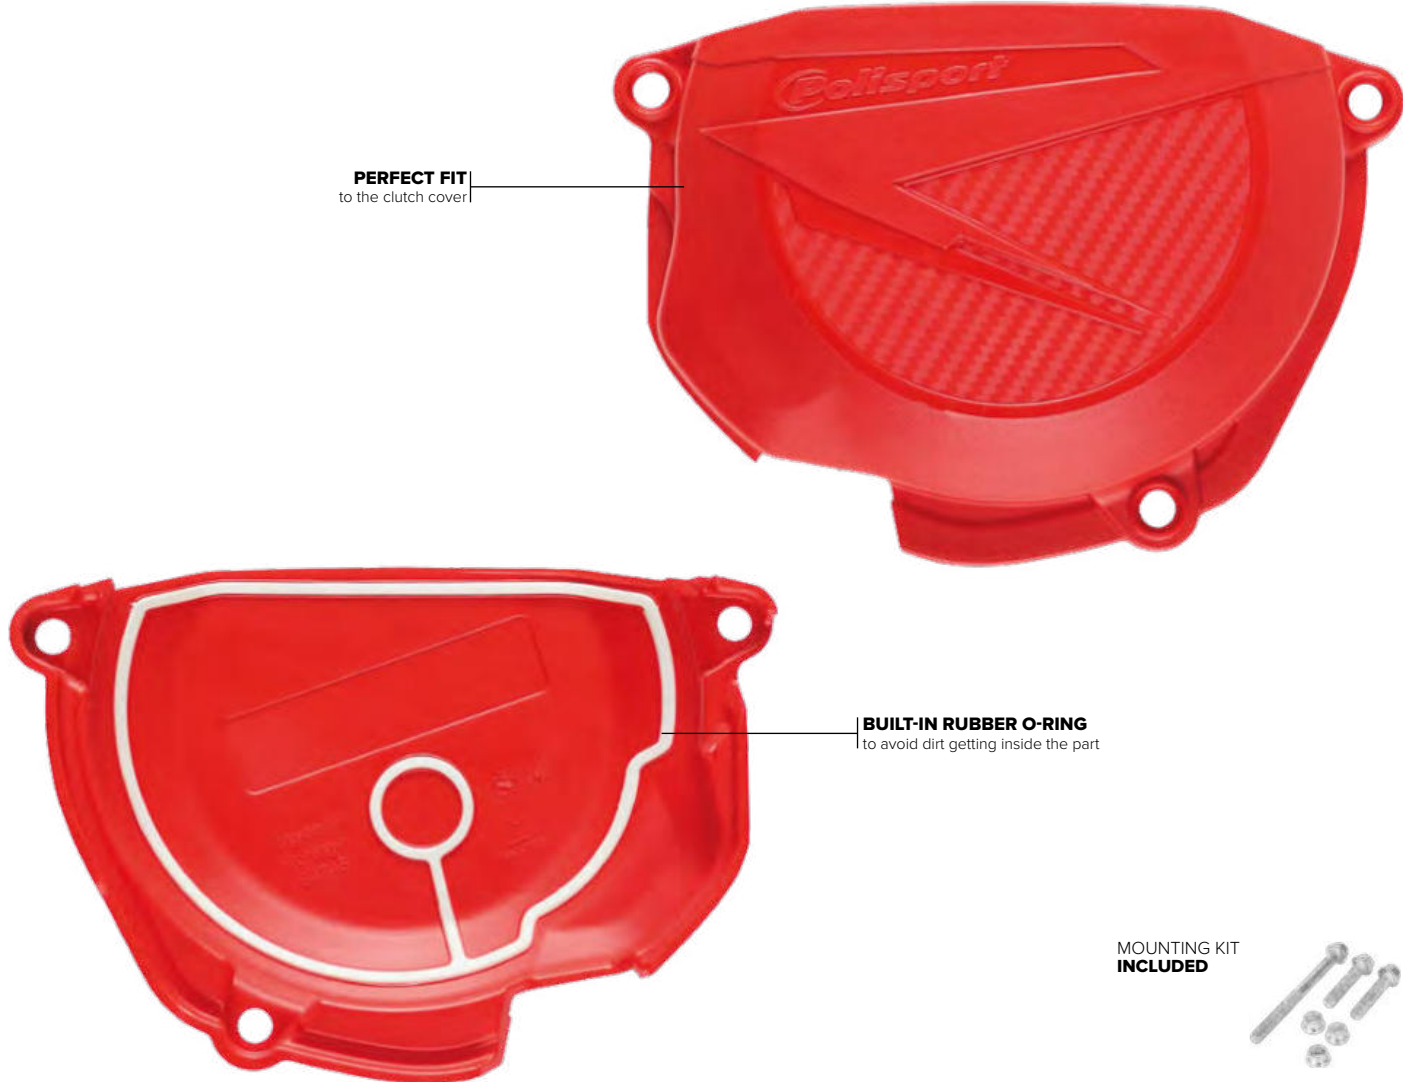

CLUTCH COVER PROTECTOR

PERFORMANCE PART

NEW MODELS

developed with
NEW DESIGN

FEATURES

- Abrasion and impact resistant
- Easy and intuitive installation
- Hard shell in hard resistant PA6 (polyamide)
- Optimum protection against rocks impact
- No need to disassemble the clutch cover for installation
- Resistance to high continuous temperature
- Compatible only with stock clutch covers
- Periodical cleaning and removal advised
- Polisport exclusive design