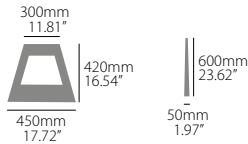

PARTS INCLUDED

1 bike stand

PACKAGING DETAILS

Packed in carton box
Weight: 3,7 kg / 8.16 lb
☉ 5 (master box)

SPECIALCOLOR

8981500001 yellow RM 01 8981500002 orange KTM 8981500003 blue yam98 8981500004 red CR 04 8981500005 green KX 05 8981500006 black/white 8981500007 black 8981500018 yellow flo