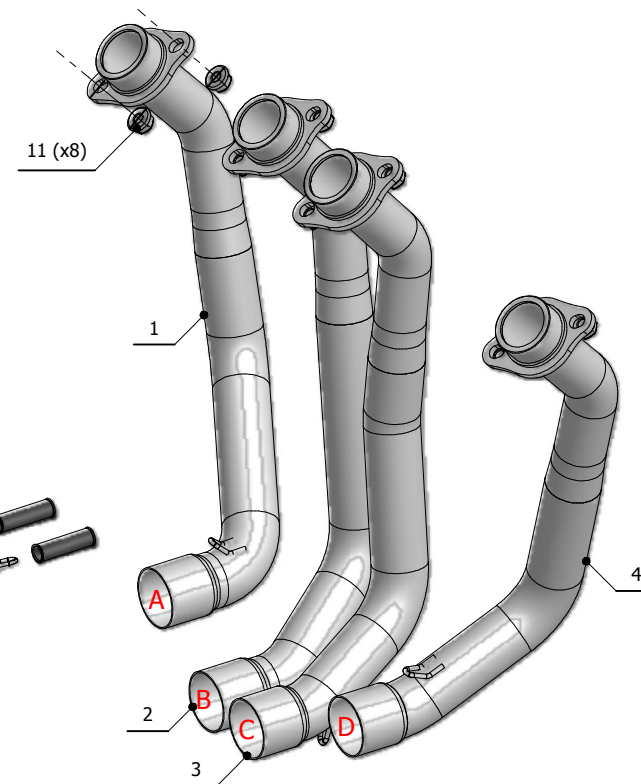

MODEL KAWASAKI Z 900

YEAR 2020 -->

LINE FULL SYSTEM

MUFFLER ELIMINA KAT / NO KAT

SCHEMATIC

ELENCO PARTI / PARTS LIST

#	QTÀ / QTY	DESCRIZIONE / DESCRIPTION	CODICE / CODE
1	1	Collettore #1 / Down pipe #1	9773K045C1A
2	1	Collettore #2 / Down pipe #2	9773K045C1B
3	1	Collettore #3 / Down pipe #3	9773K045C1C
4	1	Collettore #4 / Down pipe #4	9773K045C1D
5	1	Tubo di raccordo 2-1 / Link pipe 2-1	9773K045C1E
6	1	Tubo di raccordo 2-1 / Link pipe 2-1	9773K045C1F
7	1	Tubo di raccordo / Link pipe	9773K045C1G
8	1	Tubo di racordo / Link pipe	9773K052C1H
9	7	Molla media / Mid-size spring	50.73.359.1
10	7	Tubo in gomma per molla / Rubber pipe for spring	50.73.210.1
11	8	Dado M8 flangiato / Flanged nut M8	50.73.393.1
12	1	Fascetta con bussola / Pipe clamp with bush	50.73.902.0
13	1	Fascetta Ø 48/51 mm / Pipe clamp Ø 48/51 mm	50.FA.007.1

*** Use only with original exhaust to remount original cover.

K.052.C1

Monta con silenziatore originale e con tutti gli scarichi MIVV
It fits with original silencer and with all MIVV exhausts