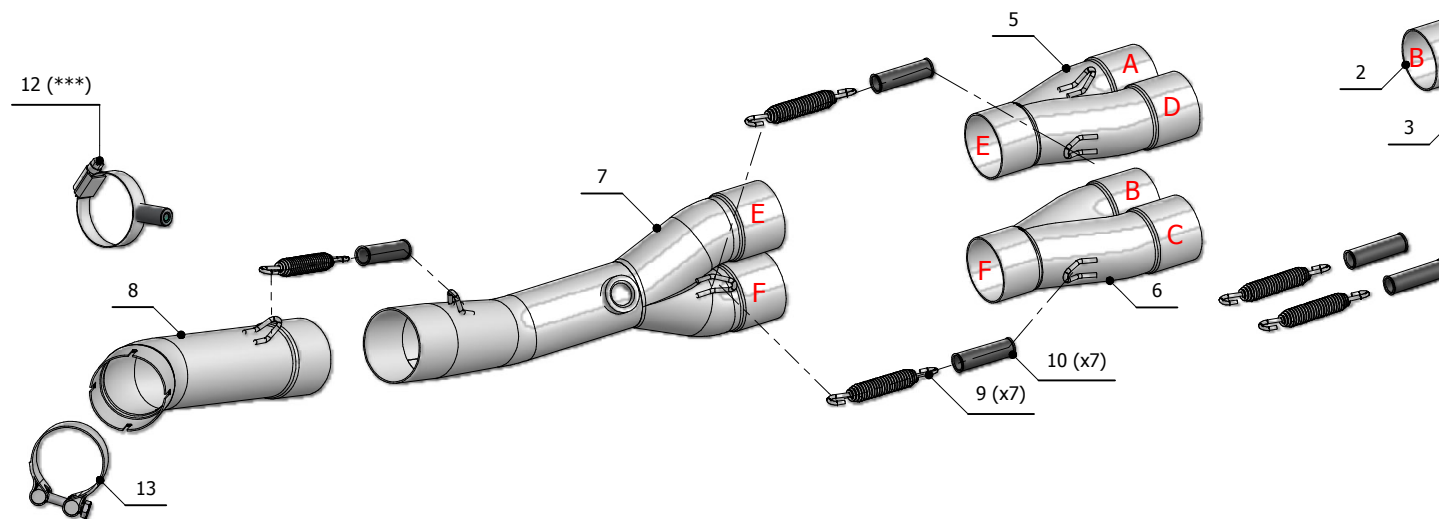

MODEL KAWASAKI Z 900

YEAR 2020 -->

LINE FULL SYSTEM

MUFFLER ELIMINA KAT / NO KAT

SCHEMATIC

ELENCO PARTI / PARTS LIST

#	QTÀ / QTY	DESCRIZIONE / DESCRIPTION	CODICE / CODE
1	1	Collettore #1 / Down pipe #1	9773K045C1A
2	1	Collettore #2 / Down pipe #2	9773K045C1B
3	1	Collettore #3 / Down pipe #3	9773K045C1C
4	1	Collettore #4 / Down pipe #4	9773K045C1D
5	1	Tubo di raccordo 2-1 / Link pipe 2-1	9773K045C1E
6	1	Tubo di raccordo 2-1 / Link pipe 2-1	9773K045C1F
7	1	Tubo di raccordo / Link pipe	9773K045C1G
8	1	Tubo di racordo / Link pipe	9773K052C1H
9	7	Molla media / Mid-size spring	50.73.359.1
10	7	Tubo in gomma per molla / Rubber pipe for spring	50.73.210.1
11	8	Dado M8 flangiato / Flanged nut M8	50.73.393.1
12	1	Fascetta con bussola / Pipe clamp with bush	50.73.902.0
13	1	Fascetta Ø 48/51 mm / Pipe clamp Ø 48/51 mm	50.FA.007.1

*** Use only with original exhaust to remount original cover.

K.052.C1

Monta con silenziatore originale e con tutti gli scarichi MIVV
It fits with original silencer and with all MIVV exhausts