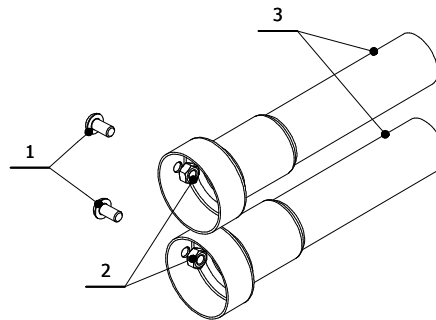

MODEL KAWASAKI Z900

YEAR 2017 -->

LINE SLIP ON

MUFFLER DOUBLE GUN

SCHEMATIC

ELENCO PARTI / PARTS LIST

#	QTÀ / QTY	DESCRIZIONE / DESCRIPTION	CODICE / CODE
1	2	Vite M5 x 8 / Screw M5 x 8	50.73.459.1
2	2	Dado M5 / M5 nut	50.73.267.1
3	2	DB killer / DB killer	50.DK.059.0
4	1	Silenziatore / Muffler	DOUBLE GUN
5	1	Vite M8x16 / Screw M8x16	50.73.575.1
6	1	Rondella in alluminio nera M8 / Black aluminium washer M8	50.73.221.1
7	1	Dado M8 flangiato / Flanged nut M8	50.73.393.1
8	1	Vite M10x60 / Screw M10x60	50.73.135.1
9	1	Rondella in alluminio nera M10 / Black aluminium washer M10	50.73.330.1
10	1	Staffa / Bracket	50.SS.991.0
11	1	Dado M10 flangiato / Flanged nut M10	50.73.332.1
12	1	Fascetta Ø 48/51 mm / Pipe clamp Ø 48/51 mm	50.FA.007.1

PARTI OPZIONALI / OPTIONAL PARTS

COVER IN ACCIAIO / STEEL COVER
50.CR.037.0

APPLICAZIONI / APPLICATIONS

CODICE / CODE	SILENZIATORE / MUFFLER
K.045.LDG	TITANIO / TITANIUM
K.045.LDGB	INOX BLACK / BLACK ST. STEEL