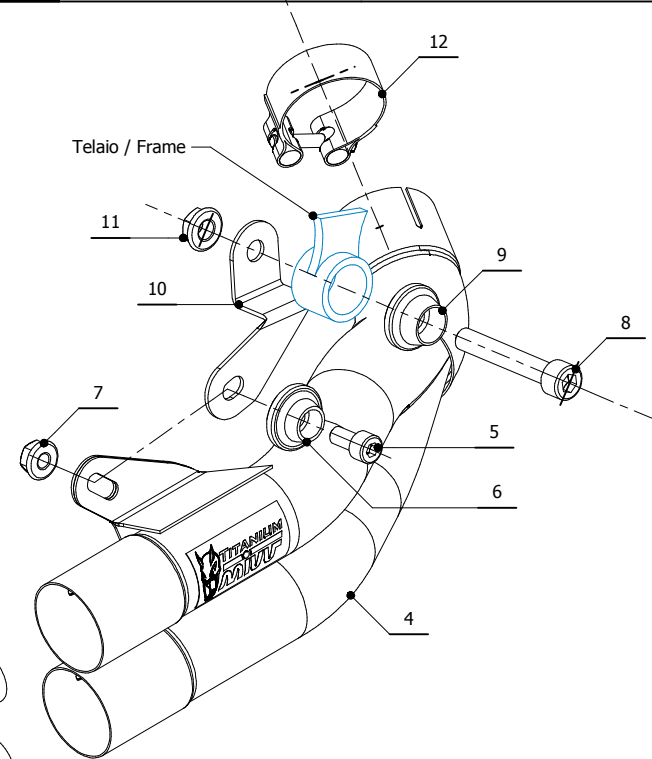

MODEL KAWASAKI Z900

YEAR 2017 -->

LINE SLIP ON

MUFFLER DOUBLE GUN

SCHEMATIC

ELENCO PARTI / PARTS LIST

#	QTÀ / QTY	DESCRIZIONE / DESCRIPTION	CODICE / CODE
1	2	Vite M5 x 8 / Screw M5 x 8	50.73.459.1
2	2	Dado M5 / M5 nut	50.73.267.1
3	2	DB killer / DB killer	50.DK.059.0
4	1	Silenziatore / Muffler	DOUBLE GUN
5	1	Vite M8x16 / Screw M8x16	50.73.575.1
6	1	Rondella in alluminio nera M8 / Black aluminium washer M8	50.73.221.1
7	1	Dado M8 flangiato / Flanged nut M8	50.73.393.1
8	1	Vite M10x60 / Screw M10x60	50.73.135.1
9	1	Rondella in alluminio nera M10 / Black aluminium washer M10	50.73.330.1
10	1	Staffa / Bracket	50.SS.991.0
11	1	Dado M10 flangiato / Flanged nut M10	50.73.332.1
12	1	Fascetta Ø 48/51 mm / Pipe clamp Ø 48/51 mm	50.FA.007.1

PARTI OPZIONALI / OPTIONAL PARTS

COVER IN ACCIAIO / STEEL COVER
50.CR.037.0

APPLICAZIONI / APPLICATIONS

CODICE / CODE	SILENZIATORE / MUFFLER
K.045.LDG	TITANIO / TITANIUM
K.045.LDGB	INOX BLACK / BLACK ST. STEEL